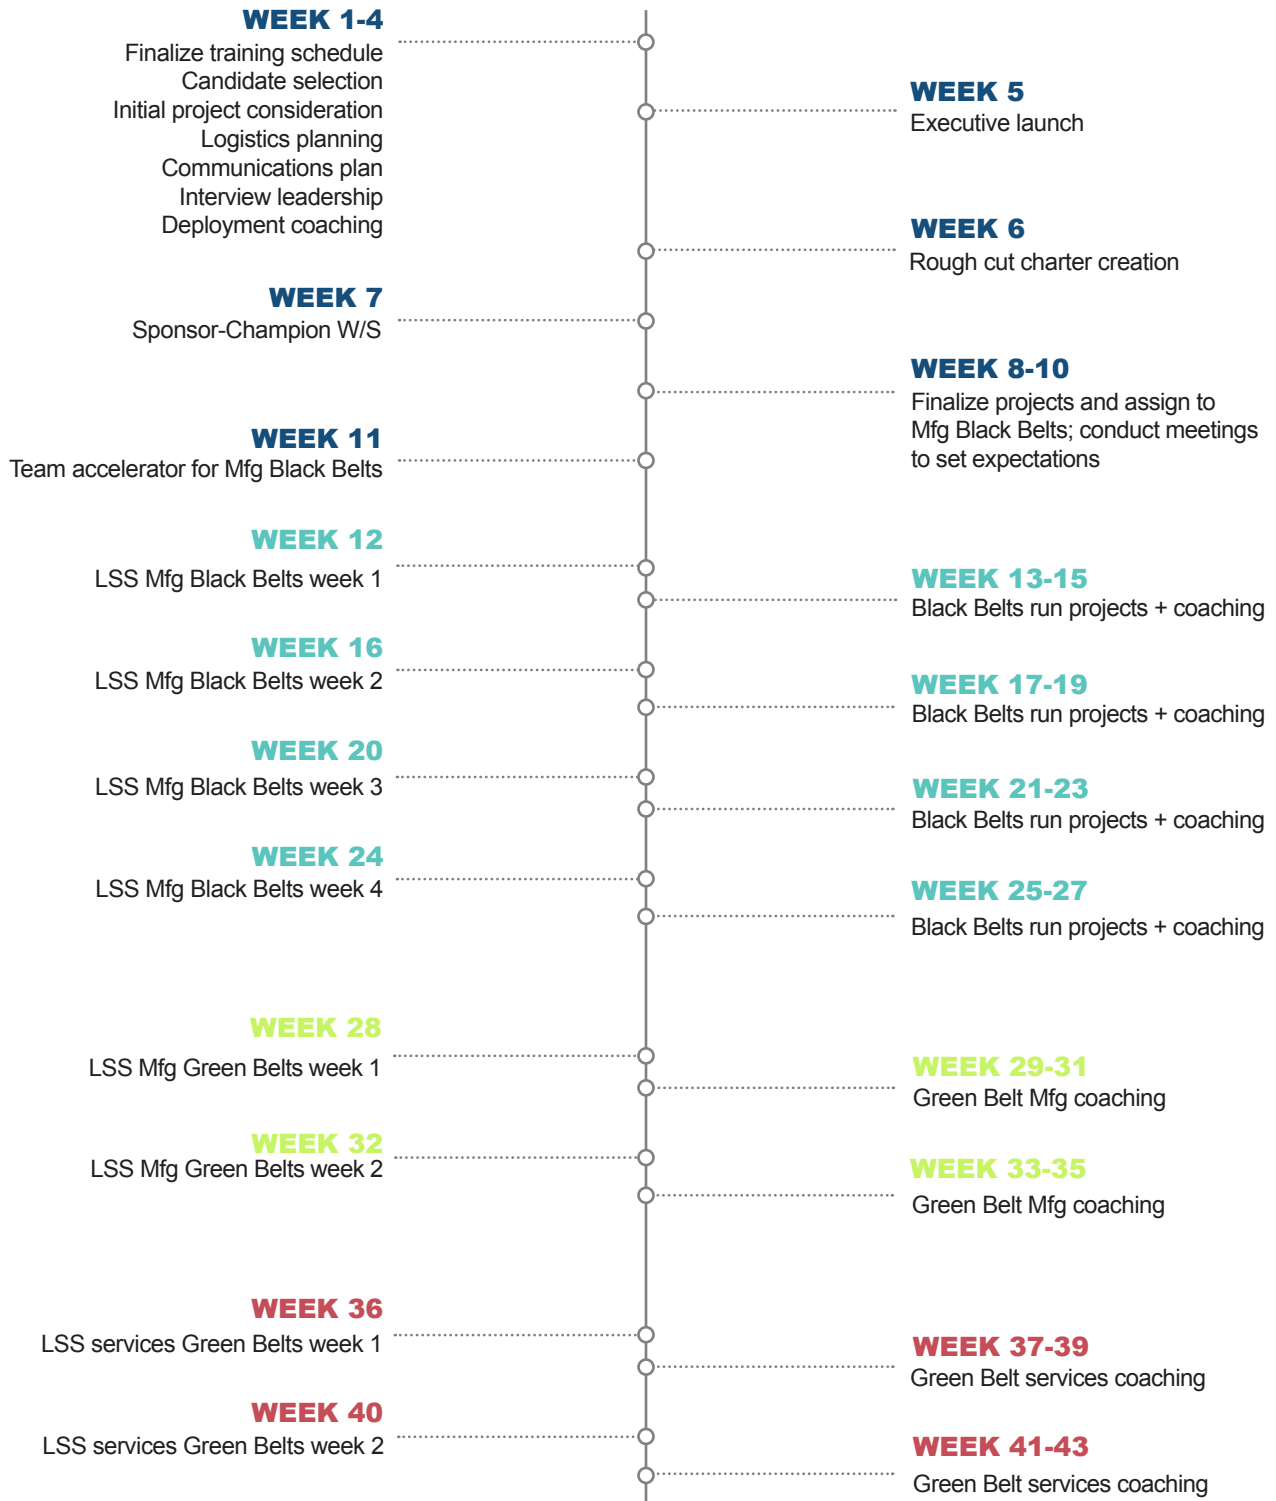

# LEAN SIX SIGMA

## SAMPLE DEPLOYMENT TIMELINE

LEAN SIX SIGMA